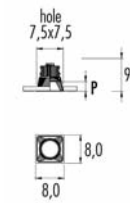

For brickwork. Per laterizio

IP40	MC-E=3	CE	▽	⊕
350m/A	LED 11W	CRI>85		
B2M.3	S	P = 2,6cm	€	125,00
B2MH.3	S	P = 2,1cm	€	130,00
<i>With honeycomb. Con frangiluce</i>				
■ Led color	Nominal lm	Beam spread		
2 = 2700°K	1195	S = 22°		
3 = 3000°K	1257	T = 15°		
4 = 4000°K	1313			

© (m-M)	Converter		
DRV.350.1L (1-1)	on/off	€	21,00
DRV.350.25 (2-2)	on/off	€	35,00
DRV.352.15 (1-1)	DALI	€	59,00
DRV.353.15 (1-1)	Push - 1...10V	€	59,00
DRV.354.18 (1-1)	IGBT - TRIAC	€	32,00