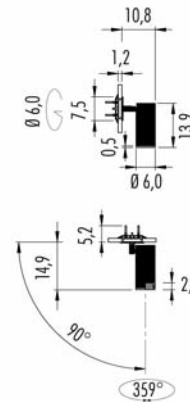

Pop 12 Ring ø 6,0

IP20	MC-E=3	CE	▽	⊕
350m/A	11W	CRI>85		
PR12.3	▲	€	230,00	
Led color	Nominal lm	Beam spread		
2 = 2700°K	1195	M = 38°		
3 = 3000°K	1257	S = 22°		
4 = 4000°K	1313	T = 10°		

© (m-M)	Converter		
DRV.350.1L (1-1)	on/off	€	21,00
DRV.350.25 (2-2)	on/off	€	35,00
DRV.351.40 (1-3)	DALI - Push - 1...10V Remote installation	€	105,00
DRV.352.15 (1-1)	DALI	€	59,00
DRV.353.15 (1-1)	Push - 1...10V	€	59,00
DRV.354.18 (1-1)	IGBT - Triac	€	32,00

□	Frame - Struttura	Ring - Anello
02	● Black-Nero	● Black-Nero
06	○ White - Bianco	○ White - Bianco
KC	● Black-Nero	● Copper-Rame
KS	● Black-Nero	● Brass-Ottone
WC	○ White - Bianco	● Copper-Rame
WS	○ White - Bianco	● Brass-Ottone

Time delivery - tempi di consegna:
15 Working Days - Giorni lavorativi

(m-M) = min. Led unit - Max Led unit - Led unit, warranty only when used together with converter bought from Oty srl. - I led sono coperti da garanzia solo se utilizzati in abbinamento con i converter forniti dalla Oty srl.