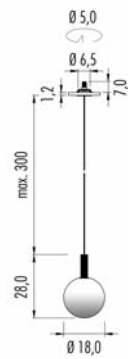

Pop Bijou

IP40	ARC	CE	▽
220-240V	6W CRI>90	dimmable IGBT - Triac	
BJA.2 ■ S. □		€ 390,00	
■ Led color	Nominal lm	Beam spread	
2 = 2700°K	528	S = 25°	
3 = 3000°K	552