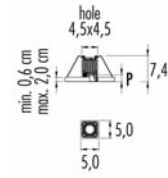

## Bic 02 5x5cm

For plasterboard. Per cartongesso

IP40	MC-E=3	CE	▽	⊕
500m/A	LED 6W	CRI>90		
<b>B02.2</b>	<b>S</b>	P = 2,0cm	€	<b>120,00</b>
<b>B02H.2</b>	<b>S</b>	P = 1,5cm	€	<b>125,00</b>
<i>With honeycomb. Con frangiluce</i>				
■ Led color	Nominal lm	Beam spread		
2 = 2700°K	528	S = 22°		
3 = 3000°K	552			
4 = 4000°K	594			