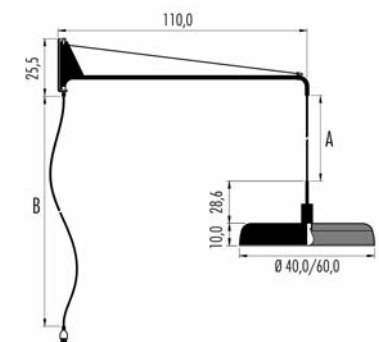

IP20	A+B=300cm	CE
220-240V e27	4W CRI>80	dimmiabile IGBT - Triac
M40L.12L	Ø 40cm	€ 910,00
M60L.12L	Ø 60cm	€ 970,00
Led color	Nominal lm	Beam spread
K = 2700°	470	L = 170°

Out	In	Diffuser color	Frame - Struttura	cable - cavo
KC	●	Black/Copper - Nero/Rame	Black - Nero	Copper - Rame
WC	○	White/Copper - Bianco/Rame	White - Bianco	Copper - Rame
BC	●	Blue/Copper - Blu/Rame	Blue - Blu	Copper - Rame
GC	●	Green/Copper - Verde/Rame	Green - Verde	Copper - Rame
PC	●	Rose/Copper - Rosa/Rame	Rose - Rosa	Copper - Rame
RC	●	Red/Copper - Rosso/Rame	Red - Rosso	Copper - Rame
BP	●	Blue/Rose - Blu/Rosa	Blue - Blu	Brass - Ottone
RP	●	Red/Rose - Rosso/Rosa	Red - Rosso	Brass - Ottone
PG	●	Rose/Green - Rosa/Verde	Rose - Rosa	Brass - Ottone

Time delivery - tempi di consegna:
25 Working Days - Giorni lavorativi

WALL/CEILING - PARETE/PLAFONE

IP20		CE
220-240V e27	4W CRI>80	dimmiabile IGBT - Triac
M40W.12L	Ø 40cm	€ 480,00
M60W.12L	Ø 60cm	€ 540,00
Led color	Nominal lm	Beam spread
K = 2700°	470	L = 170°

Out	In	Diffuser color
KC	●	Black/Copper - Nero/Rame
WC	○	White/Copper - Bianco/Rame
BC	●	Blue/Copper - Blu/Rame
GC	●	Green/Copper - Verde/Rame
PC	●	Rose/Copper - Rosa/Rame
RC	●	Red/Copper - Rosso/Rame
BP	●	Blue/Rose - Blu/Rosa
RP	●	Red/Rose - Rosso/Rosa
PG	●	Rose/Green - Rosa/Verde

Time delivery - tempi di consegna:
25 Working Days - Giorni lavorativi