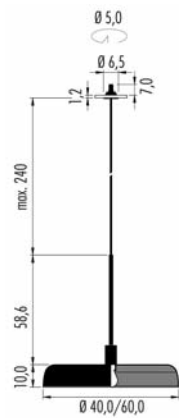

MoMa

IP20	ARC	CE
220-240V e27	4W CRI>80	dimmiabile IGBT - Triac
M40A.12L	Ø 40cm	€ 595,00
M60A.12L	Ø 60cm	€ 620,00
Led color	Nominal lm	Beam spread
K = 2700°	470	L = 170°

Out	In	Diffuser color	ARC canopy - rosone	cable - cavo
KC	●	Black/Copper - Nero/Rame	White - Bianco	Copper - Rame
WC	○	White/Copper - Bianco/Rame	White - Bianco	Copper - Rame
BC	●	Blue/Copper - Blu/Rame	White - Bianco	Copper - Rame
GC	●	Green/Copper - Verde/Rame	White - Bianco	Copper - Rame
PC	●	Rose/Copper - Rosa/Rame	White - Bianco	Copper - Rame
RC	●	Red/Copper - Rosso/Rame	White - Bianco	Copper - Rame
BP	●	Blue/Rose - Blu/Rosa	White - Bianco	Brass - Ottone
RP	●	Red/Rose - Rosso/Rosa	White - Bianco	Brass - Ottone
PG	●	Rose/Green - Rosa/Verde	White - Bianco	Brass - Ottone

Time delivery - tempi di consegna:
25 Working Days - Giorni lavorativi

Free of Tax
Prezzo senza IVA