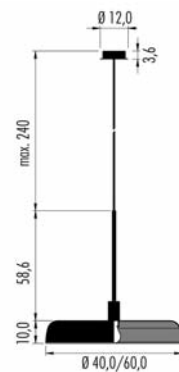

IP20	CUP	CE
220-240V e27	4W CRI>80	dimmiabile IGBT - Triac
M40C.12L	Ø 40cm	€ 630,00
M60C.12L	Ø 60cm	€ 695,00
Led color	Nominal lm	Beam spread
K = 2700°	470	L = 170°

Out	In	Diffuser color	CUP canopy - rosone	cable - cavo
KC	●	Black/Copper - Nero/Rame	Black - Nero	Copper - Rame
WC	○	White/Copper - Bianco/Rame	White - Bianco	Copper - Rame
BC	●	Blue/Copper - Blu/Rame	Blue - Blu	Copper - Rame
GC	●	Green/Copper - Verde/Rame	Green - Verde	Copper - Rame
PC	●	Rose/Copper - Rosa/Rame	Rose - Rosa	Copper - Rame
RC	●	Red/Copper - Rosso/Rame	Red - Rosso	Copper - Rame
BP	●	Blue/Rose - Blu/Rosa	Blue - Blu	Brass - Ottone
RP	●	Red/Rose - Rosso/Rosa	Red - Rosso	Brass - Ottone
PG	●	Rose/Green - Rosa/Verde	Rose - Rosa	Brass - Ottone

Time delivery - tempi di consegna:
25 Working Days - Giorni lavorativi