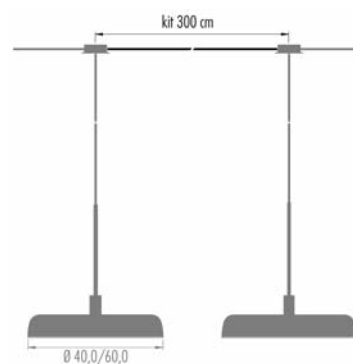

Kit Cable for MoMa CUP composition: M40C - M60C L. 300cm		
KIT.300.C	Copper - Rame	€ 50,00
KIT.300.S	Brass - Ottone	€ 65,00