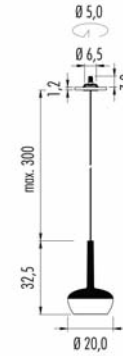

Club bi-color

IP20	ARC	CE	▽
220-240V	9W CRI>85	on/off	
C1A.2 ■ L.□		€ 550,00	
■ Led color	Nominal lm	Beam spread	
2 = 2700 °K	1155	L = 60°	
3 = 3000 °K	1222