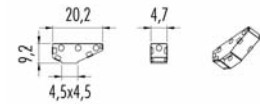

Housing for brickwork. Cassaforma per laterizio

M02.050.01 € **34,00**

□	Frame - Struttura	Time delivery - tempi di consegna
02	● Black - Nero	
06	○ White - Bianco	
C	● Copper - Rame	15 Working Days - Giorni lavorativi
S	● Brass - Ottone	15 Working Days - Giorni lavorativi