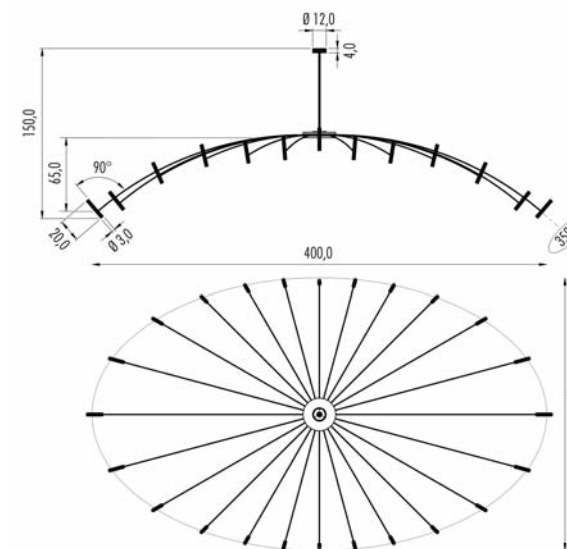

IP20	CUP	CE	▽
220-240V	8W CRI>85	on/off	
BBC.2	S.02	€ 380,00	
BBC.2	S.06	€ 380,00	
BBC.2	S.BC	€ 425,00	
BBC.2	S.GC	€ 425,00	
BBC.2	S.PC	€ 425,00	
BBC.2	S.CR	€ 425,00	
■ Led color	Nominal lm	Beam spread	
2 = 2700°K	893	S = 22°	
3 = 3000°K	939		

□	Up	Down	Diffuser color	ARC canopy - rosone	CUP canopy - rosone
02	●	●	Black/Black - Nero/Nero	White - Bianco	Black - Nero
06	○	○	White/White - Bianco/Bianco	White - Bianco	Black - Nero
BC	●	●	Blue/Copper - Blu/Rame	White - Bianco	Black - Nero
GC	●	●	Green/Copper - Verde/Rame	White - Bianco	Black - Nero
PC	●	●	Rose/Copper - Rosa/Rame	White - Bianco	Black - Nero
CR	●	●	Copper/Red - Rame/Rosso	White - Bianco	Black - Nero

Time delivery - tempi di consegna:
25 Working Days - Giorni lavorativi

Pop Petit

IP20	ARC	CE	▽
220-240V	2,3W CRI>90	on/off	
PTA.2	L.□	€ 330,00	
■ Led color	Nominal lm	Beam spread	
2 = 2700°K	237	L = 60°	
3 = 3000°K	256		

IP20	CUP	CE	▽
220-240V	2,3W CRI>90	on/off	
PTC.2	L.□	€ 330,00	
■ Led color	Nominal lm	Beam spread	
2 = 2700°K	237	L = 60°	
3 = 3000°K	256		

□	Diffuser color	ARC canopy-rosone	CUP canopy-rosone
02	● Black - Nero	White - Bianco	Black - Nero
06	○ White - Bianco	White - Bianco	Black - Nero
B	● Blue - Blu	White - Bianco	Black - Nero
C	● Copper - Rame	White - Bianco	Black - Nero
G	● Green - Verde	White - Bianco	Black - Nero
P	● Rose - Rosa	White - Bianco	Black - Nero
R	● Red - Rosso	White - Bianco	Black - Nero

Time delivery - tempi di consegna:
25 Working Days - Giorni lavorativi

Free of Tax
Prezzo senza IVA

Pop Chandelier

IP20	MC-E=3	CE	▽
220-240V	24x13,4W	CRI>85	
P40A.2	M.02	€ 7.800,00	
P40A.2	M.06	€ 7.800,00	
P40A.2	M.B	€ 8.800,00	
P40A.2	M.C	€ 9.000,00	
P40A.2	M.G	€ 8.800,00	
P40A.2	M.P	€ 8.800,00	
P40A.2	M.R	€ 8.800,00	
■ Led color	Nominal lm	Beam spread	
2 = 2700°K	24 x 1650	M = 35°	
3 = 3000°K	24 x 1727		

DRV.024.DIM DALI - Push - 1...10V € 91,00
Remote installation - need 2 units/necessari 2 unità

IP20	MC-E=3	CE	▽
220-240V	24x13,4W	CRI>85	
P40B.2	M.02	€ 6.600,00	
P40B.2	M.06	€ 6.600,00	
P40B.2	M.B	€ 7.600,00	
P40B.2	M.C	€ 7.800,00	
P40B.2	M.G	€ 7.600,00	
P40B.2	M.P	€ 7.600,00	
P40B.2	M.R	€ 7.600,00	
■ Led color	Nominal lm	Beam spread	
2 = 2700°K	24 x 1650	M = 35°	
3 = 3000°K	24 x 1727		

DRV.024.DIM DALI - Push - 1...10V € 91,00
Remote installation - need 2 units/necessari 2 unità

IP20	MC-E=3	CE	▽
220-240V	24x13,4W	CRI>85	
P40R.2	M.02	€ 6.600,00	
P40R.2	M.06	€ 6.600,00	
P40R.2	M.B	€ 7.600,00	
P40R.2	M.C	€ 7.800,00	
P40R.2	M.G	€ 7.600,00	
P40R.2	M.P	€ 7.600,00	
P40R.2	M.R	€ 7.600,00	
■ Led color	Nominal lm	Beam spread	
2 = 2700°K	24 x 1650	M = 35°	
3 = 3000°K	24 x 1727		

DRV.024.DIM DALI - Push - 1...10V € 91,00
Remote installation - need 2 units/necessari 2 unità