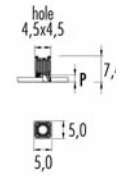

For brickwork. Per laterizio

IP40	MC-E=3	CE	▽	⊕
500m/A	LED 6W	CRI>90		
B2M.2	S	P = 2,0cm	€	125,00
B2MH.2	S	P = 1,5cm	€	130,00
<i>With honeycomb. Con frangiluce</i>				
■ Led color	Nominal lm	Beam spread		
2 = 2700°K	528	S = 22°		
3 = 3000°K	552			
4 = 4000°K	594			

© (m-M)	Converter		
DRV.500.15 (1-1)	on/off	€	27,00