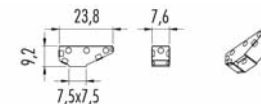

Housing for brickwork. Cassaforma per laterizio

M02.080.01 € **36,00**