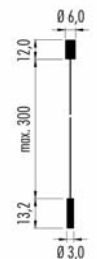

IP20	CUP	CE	▽
220-240V	6W CRI>90	on/off	
CMC.2 ■ S. □		€ 325,00	
■ Led color	Nominal lm	Beam spread	
2 = 2700°K	528	S = 20°	
3 = 3000°K	552		

□	Diffuser color	ARC canopy-rosone	CUP canopy-rosone
02	● Black - Nero	White - Bianco	Black - Nero
06	○ White - Bianco	White - Bianco	Black - Nero
B	● Blue - Blu	White - Bianco	Black - Nero
C	● Copper - Rame	White - Bianco	Black - Nero
G	● Green - Verde	White - Bianco	Black - Nero
P	● Rose - Rosa	White - Bianco	Black - Nero
R	● Red - Rosso	White - Bianco	Black - Nero

Time delivery - tempi di consegna:
25 Working Days - Giorni lavorativi