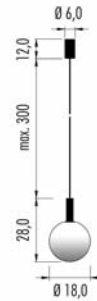

## MoMa

IP20	CUP A+B=410cm	CE
220-240V e27	4W CRI>80	dimmiabile IGBT - Triac
M40D.12L	Ø 40cm	€ 715,00
M60D.12L	Ø 60cm	€ 780,00
Led color	Nominal lm	Beam spread
K = 2700°	470	L = 170°

Out	In	Diffuser color	CUP canopy - rosone	cable - cavo
KC	●	Black/Copper - Nero/Rame	Black - Nero	Copper - Rame
WC	○	White/Copper - Bianco/Rame	White - Bianco	Copper - Rame
BC	●	Blue/Copper - Blu/Rame	Blue - Blu	Copper - Rame
GC	●	Green/Copper - Verde/Rame	Green - Verde	Copper - Rame
PC	●	Rose/Copper - Rosa/Rame	Rose - Rosa	Copper - Rame
RC	●	Red/Copper - Rosso/Rame	Red - Rosso	Copper - Rame
BP	●	Blue/Rose - Blu/Rosa	Blue - Blu	Brass - Ottone
RP	●	Red/Rose - Rosso/Rosa	Red - Rosso	Brass - Ottone
PG	●	Rose/Green - Rosa/Verde	Rose - Rosa	Brass - Ottone

## Pop Bijou

IP40	ARC	CE	▽
220-240V	6W CRI>90	dimmable IGBT - Triac	
<b>BJA.2</b> ■ S. □		€ 390,00	
■ Led color	Nominal lm	Beam spread	
2 = 2700°K	528	S = 25°	
3 = 3000°K	552		

IP40	CUP	CE	▽
220-240V	6W CRI>90	on/off	
<b>BJC.2</b> ■ S. □		€ 390,00	
■ Led color	Nominal lm	Beam spread	
2 = 2700°K	528	S = 25°	
3 = 3000°K	552		