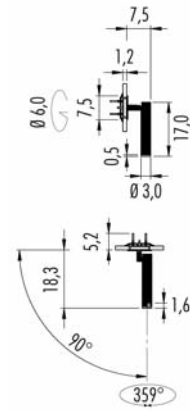

Pop 12 Ring ø 3,0

IP20	MC-E=3	CE	▽	⊕
500 m/A	6W	CRI>90		
PR12.2	S	€	230,00	
Led color	Nominal lm	Beam spread		
2 = 2700°K	528	S = 24°		
3 = 3000°K	552			
4 = 4000°K	594			

© (m-M)	Converter		
DRV.500.15 (1-1)	on/off	€	27,00
DRV.501.50 (1-7)	DALI - Push - 1...10V Remote installation	€	105,00
DRV.502.20 (1-3)	DALI	€	59,00
DRV.503.20 (1-3)	Push - 1...10V	€	59,00
DRV.504.10 (1-1)	IGBT - Triac	€	32,00