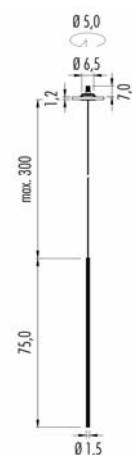

Pop Petit

IP20	ARC	CE	▽
220-240V	2,3W CRI>90	on/off	
PTA.2	L.□	€ 330,00	
■ Led color	Nominal lm	Beam spread	
2 = 2700°K	237	L = 60°	
3 = 3000°K	256