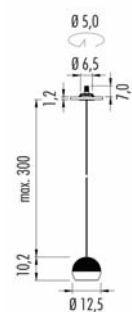

Pop BonBon

IP20	ARC	CE	▽
220-240V	8W CRI>85	on/off	
BBA.2	S.02	€ 380,00	
BBA.2	S.06	€ 380,00	
BBA.2	S.BC	€ 425,00	
BBA.2	S.GC	€ 425,00	
BBA.2	S.PC	€ 425,00	
BBA.2	S.CR	€ 425,00	
■ Led color	Nominal lm	Beam spread	
2 = 2700°K	893	S = 22°	
3 = 3000°K	939