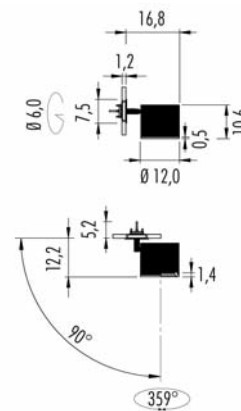

Pop 12 Ring ø 12,0

IP20	MC-E=3	CE	▽	⊕
350m/A	12,5W	CRI>85		
PR12.6	▲	€	325,00	
Led color	Nominal lm	Beam spread		
2 = 2700°K	1578	L = 60°		
3 = 3000°K	1669	S = 24°		
4 = 4000°K	1740	T = 12°		

© (m-M)	Converter		
DRV.350.1L (1-1)	on/off	€	21,00
DRV.351.40 (1-3)	DALI - Push - 1...10V Remote installation	€	105,00
DRV.352.15 (1-1)	DALI	€	59,00
DRV.353.15 (1-1)	Push - 1...10V	€	59,00
DRV.354.18 (1-1)	IGBT - Triac	€	32,00

IP20	MC-E=3	CE	▽	⊕
500m/A	18,5W	CRI>85		
PR12.6	▲	€	325,00	
Led color	Nominal lm	Beam spread		
2 = 2700°K	2176	L = 60°		
3 = 3000°K	2301	S = 24°		
4 = 4000°K	2400	T = 12°		

© (m-M)	Converter		
DRV.500.1L (1-1)	on/off	€	21,00
DRV.501.50 (1-3)	DALI - Push - 1...10V Remote installation	€	105,00
DRV.502.20 (1-1)	DALI	€	59,00
DRV.503.20 (1-1)	Push - 1...10V	€	59,00
DRV.504.20 (1-1)	IGBT - Triac	€	32,00

IP20	MC-E=3	CE	▽	⊕
700m/A	27W	CRI>85		
PR12.6	▲	€	325,00	
Led color	Nominal lm	Beam spread		
2 = 2700°K	2914	L = 60°		
3 = 3000°K	3081	S = 24°		
4 = 4000°K	3213	T = 12°		

© (m-M)	Converter		
DRV.700.1L (1-1)	on/off	€	24,00
DRV.700.50 (1-1)	DALI - Push - 1...10V Remote installation	€	105,00

(m-M) = min. Led unit - Max Led unit - Led unit, warranty only when used together with converter bought from Oty srl. - I led sono coperti da garanzia solo se utilizzati in abbinamento con i converter forniti dalla Oty srl.